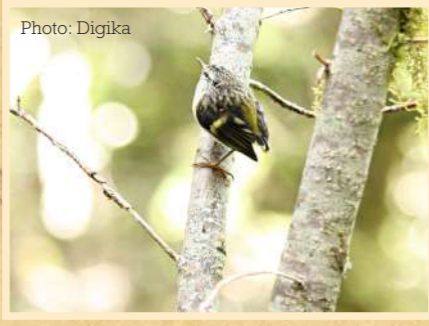

Photo: DigitalArtists

**Tītipounamu**

South Island Rifleman/*Acanthisitta chloris*

7–9cm, 6g

Photo: Digipika

**Whio**

Blue Duck/*Hymenolaimus malacorhynchos*

50–55cm, male 900g/female 750g

Photo: Wikimedia Commons

**Roroa**

Great Spotted Kiwi  
*Apteryx haastii*

45cm, male 2.2kg/female 3kg

**Ruru**

Morepork

*Ninox novaeseelandiae*

29cm, 175g

**Pīpipi**

Brown Creeper

*Mohoua novaeseelandiae*

13cm, male 13g/female 11g

Photo: Francesco Veronesi

Photo: Tomislav Sobek

**Miromiro**

New Zealand Tomtit

**Mohua**

Yellowhead

*Mohoua ochrocephala*

15cm, male 30g/female 26g

Photo: Murray Dawson

**Western Weka**

Woodhen/*Gallinallus australis*

50–60cm, 430–1400g