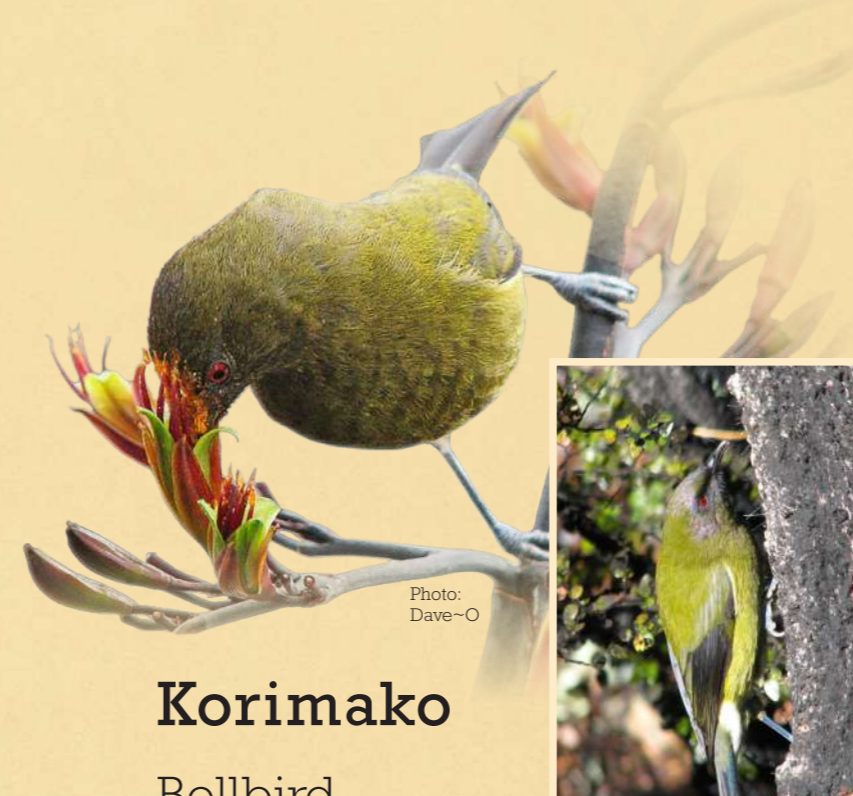

# Birds of The Old Ghost Road

**Kākāriki**

Yellow-Crowned Parakeet

*Cyanoramphus auriceps*

25cm, male 51g/female 41g

Photo: Scott Wetman

Photo: Maree McLeod

**Kākā**

*Nestor meridionalis*

38–44cm, 340–400g

Photo: Dave-O

**Korimako**

Bellbird

*Anthornis melanura*

20cm, male 34g/female 26g

Photo: Tomislav Sobek

**Kakaruwai**

South Island Robin/*Petroica australis*

18cm, 35g

**Kawau**

Black Shag

*Phalacrocorax carbo*

80–88cm, 2–2.4kg

Photo: DickDaniels carolinabirds.org

Photo: Francesco Veronesi

**Riroriro**

Grey Warbler/*Gerygone igata*

11cm, 5.5–6.5g

Photo: Klausner

Photo: Markus Kiljonen

**Kea**

Mountain Parrot/*Nestor notabilis*