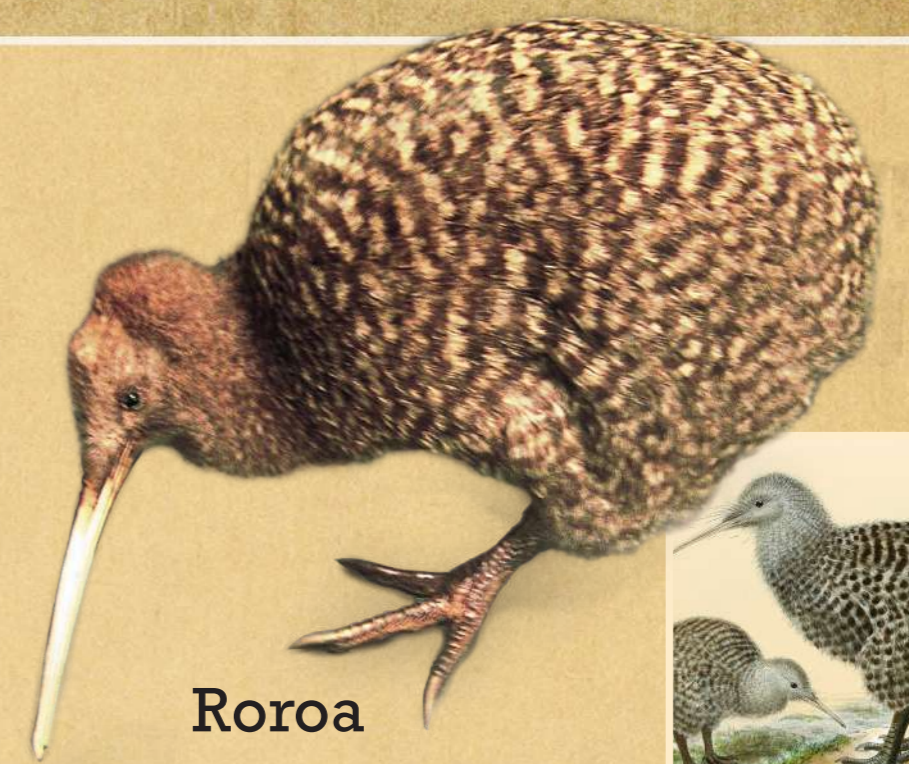

Photo: DigitalArtists

**Tītipounamu**

South Island Rifleman/*Acanthisitta chloris*

7–9cm, 6g

Photo: Digipika

**Whio**

Blue Duck/*Hymenolaimus malacorhynchos*

50–55cm, male 900g/female 750g

Photo: Wikimedia Commons

**Roroa**

Great Spotted Kiwi  
*Apteryx haastii*

45cm, male 2.2kg/female 3kg

**Ruru**

Morepork

*Ninox novaeseelandiae*

29cm, 175g