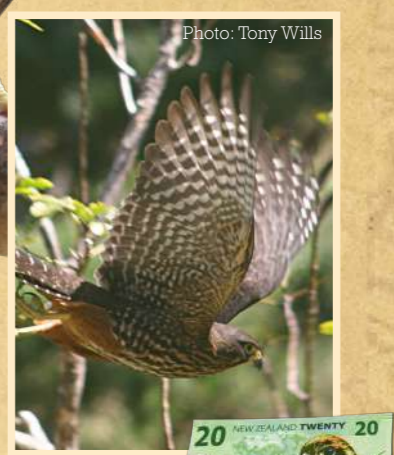

Photo: Francesco Veronesi

**Riroriro**

Grey Warbler/*Gerygone igata*

11cm, 5.5–6.5g

Photo: Klausner

Photo: Markus Kiljonen

**Kea**

Mountain Parrot/*Nestor notabilis*

46cm, male 900–1100g/female 700–900g

Photo: Tony Hargrett

Photo: Justy Wilson

**Kārearea**

New Zealand Falcon

*Falco novaeseelandiae*

40–50cm, male 200–340g/female 420–740g

**Tūi**

*Prosthemadera novaeseelandiae*

30cm, male 125g/female 90g

Photo: Sid Moedell

Photo: Bernard Spragg

**Tauhou**

Silvereye/*Zosterops lateralis*

12cm, 13g